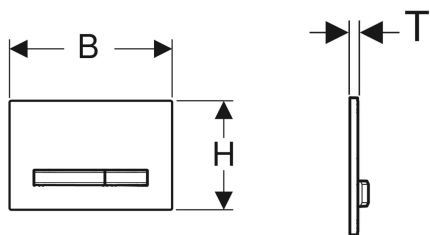

Geberit Sigma50 flush plate for dual flush, metal colour black chrome

Example image

Application purposes

- For flush actuation with Sigma concealed cisterns

Characteristics

- Front actuation

Scope of delivery

- Mounting frame
- 2 distance bolts

- Actuator buttons and mounting plate, easy-to-clean coated
- Sound-absorbing actuator rods, tool-free fast adjustment

Technical data

Actuation force | < 20 N

- 2 actuator rods

Art. no.	Colour / surface	Material designation	B	H	T	
115.671.11.2	Base plate and buttons: black chrome Cover plate: white	Die-cast zinc / plastic	24.6 cm	16.4 cm	1.3 cm	
115.671.DW.2	Base plate and buttons: black chrome Cover plate: black	Die-cast zinc / plastic	24.6 cm	16.4 cm	1.3 cm	
115.671.JM.2	Base plate and buttons: black chrome Cover plate: Mustang slate	Die-cast zinc / slate (natural product)	24.6 cm	16.4 cm	1.4 cm	
115.671.JV.2	Base plate and buttons: black chrome Cover plate: concrete look	Die-cast zinc / ceramic	24.6 cm	16.4 cm	1.4 cm	
115.671.JX.2	Base plate and buttons: black chrome Cover plate: black walnut	Die-cast zinc / wood (natural product)	24.6 cm	16.4 cm	1.4 cm	
115.671.00.2	Base plate and buttons: black chrome Cover plate: customised	Die-cast zinc	24.6 cm	16.4 cm	1 cm	
115.671.QD.2	Base plate and buttons: black chrome Cover plate: black chrome, brushed, easy-to-clean coated	Die-cast zinc / brass	24.6 cm	16.4 cm	1.2 cm	New

- The colour and structure of natural products may vary
- Delivery time: 6 weeks

- Art. no. 115.788.00.2 - for custom-made inlay to be sourced by customer, maximum depth 4 mm, template included. Customised inlays can be sourced from DIY Splashbacks - www.diysplashbacks.co.uk/geberit-flush-plates